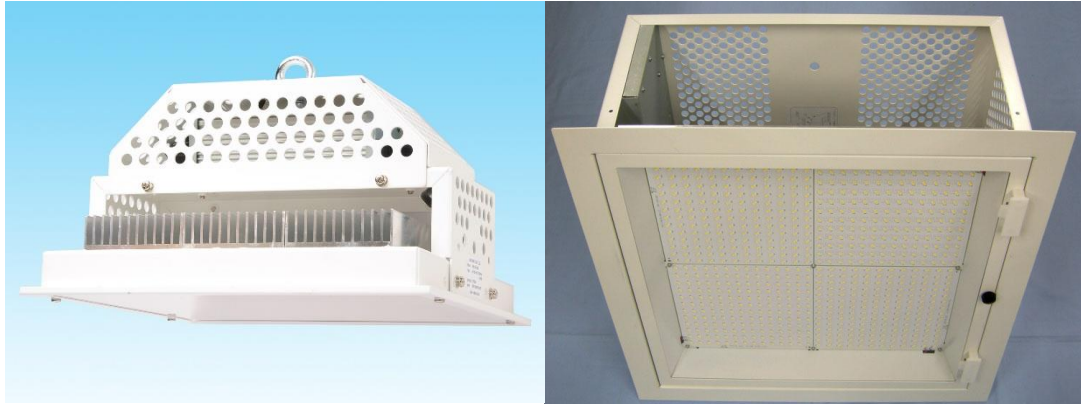

## High ceiling LED High bay light

- Significantly save power compared to mercury light.

Comparison with the electricity bill at the time of 1,000 hours use

- Design life is 60,000 hours and long life.

- When it is light up, you can easily turn off and reset.