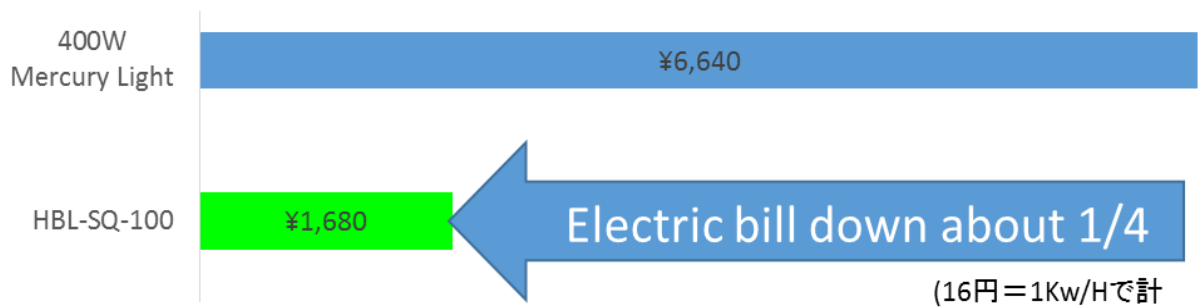

# Power conservation - Cost reduction

## High ceiling LED High bay light

- Significantly save power compared to mercury light.

Comparison with the electricity bill at the time of 1,000 hours use

- Design life is 60,000 hours and long life.

- When it is light up, you can easily turn off and reset.